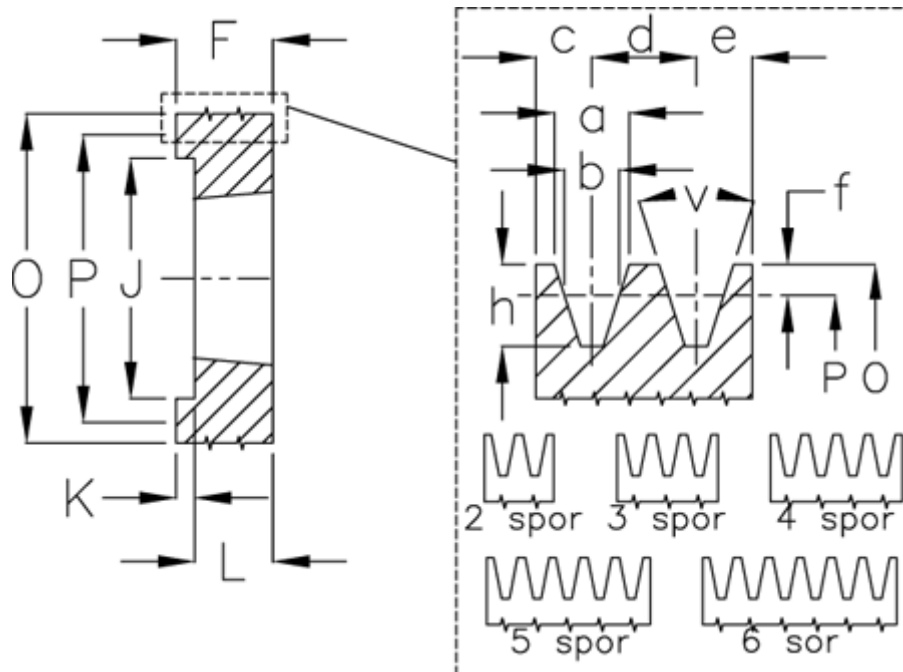

Article number: 604110011806

Description: V-belt pulley SPA 118/6 TL2012

Measures

a	= 12,7	For bush	= 2012	P	= 118
b	= 11	h	= 13,8	Type	= SPA
Bush ζ max	= 50	J	= 84.0	v	= 34 grader
c	= 10	K	= 63		
d	= 15	L	= 32		
e	= 10	m	= -		
f	= 2,8	Number of ribs	= 6		
F	= 95	O	= 123,5		